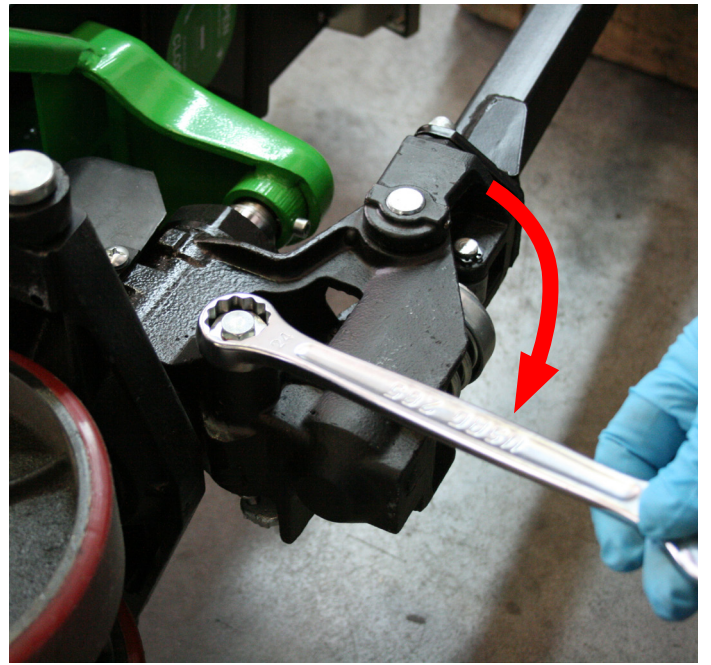

TPW

12TPWNV_VALVE_MOUNTING_GUIDE_R2

HOW TO REMOVE THE OLD VALVE

HOW TO INSERT THE NEW VALVE

**HEAD OFFICE**

Via Della Fisica, 20
41042 Spezzano di Fiorano, Modena - Italy
Tel. +39.0536 843418 - Fax +390536 843521
info@diniargeo.com