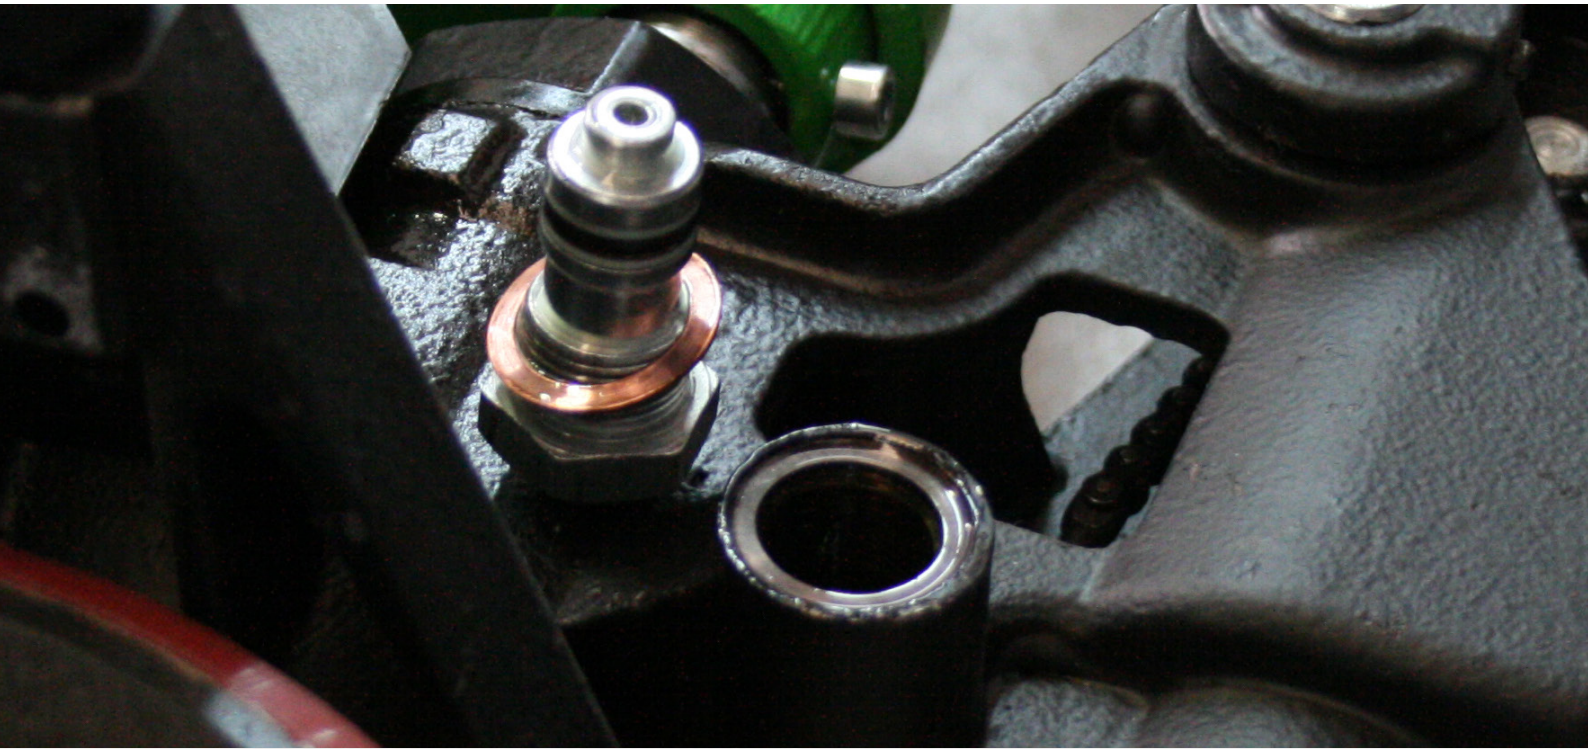

TPW

12TPWNV_VALVE_MOUNTING_GUIDE_R2

HOW TO REMOVE THE OLD VALVE

HOW TO INSERT THE NEW VALVE

**HEAD OFFICE**

Via Della Fisica, 20
41042 Spezzano di Fiorano, Modena - Italy
Tel. +39.0536 843418 - Fax +390536 843521
info@diniargeo.com