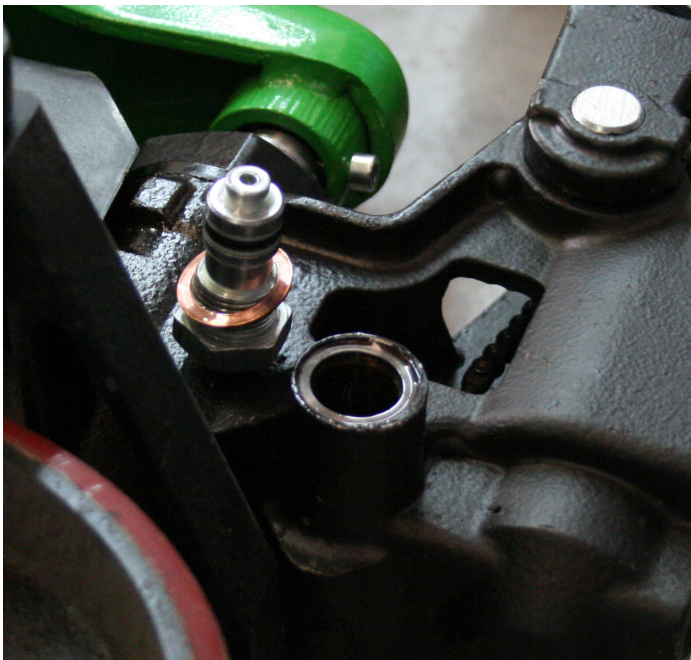

TPW

12TPWNV_VALVE_MOUNTING_GUIDE_R2

HOW TO REMOVE THE OLD VALVE

HOW TO INSERT THE NEW VALVE

**HEAD OFFICE**

Via Della Fisica, 20
41042 Spezzano di Fiorano, Modena - Italy
Tel. +39.0536 843418 - Fax +390536 843521
info@diniargeo.com