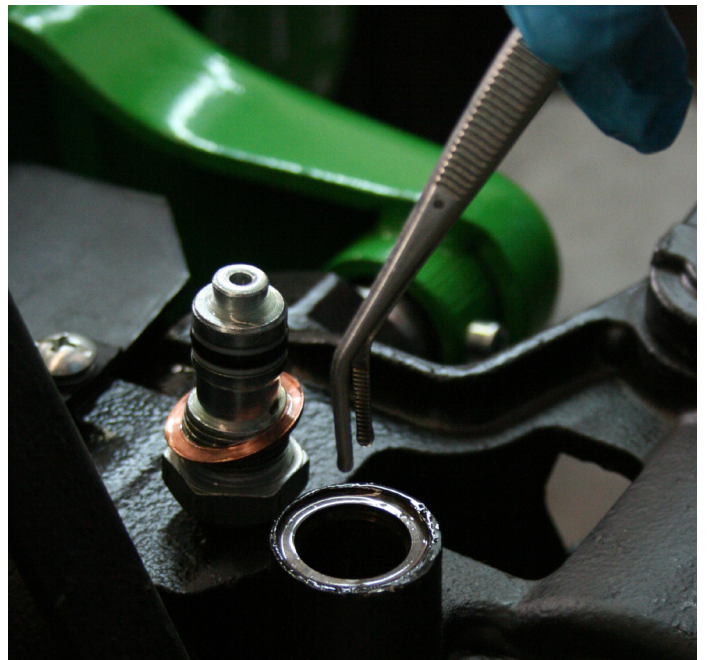

TPW

12TPWNV_VALVE_MOUNTING_GUIDE_R2

HOW TO REMOVE THE OLD VALVE

HOW TO INSERT THE NEW VALVE

**HEAD OFFICE**

Via Della Fisica, 20
41042 Spezzano di Fiorano, Modena - Italy
Tel. +39.0536 843418 - Fax +390536 843521
info@diniargeo.com