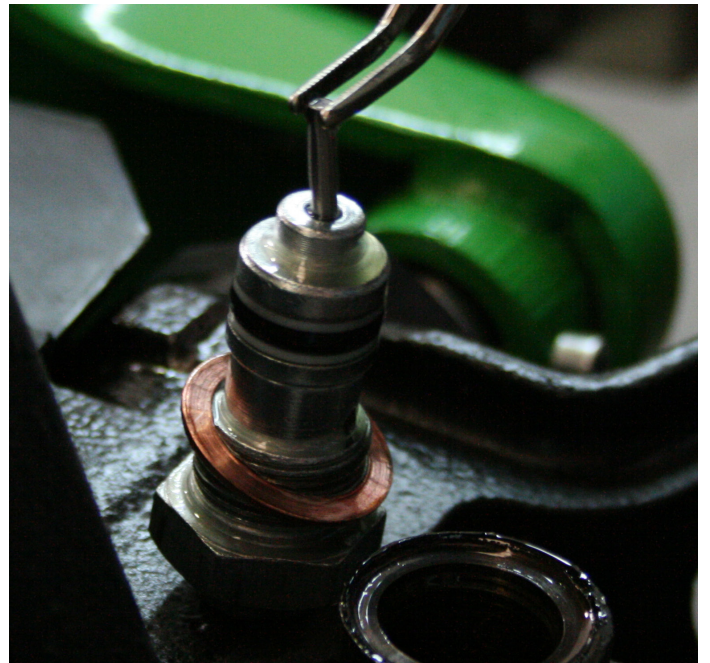

TPW

12TPWNV_VALVE_MOUNTING_GUIDE_R2

HOW TO REMOVE THE OLD VALVE

HOW TO INSERT THE NEW VALVE

**HEAD OFFICE**

Via Della Fisica, 20
41042 Spezzano di Fiorano, Modena - Italy
Tel. +39.0536 843418 - Fax +390536 843521
info@diniargeo.com