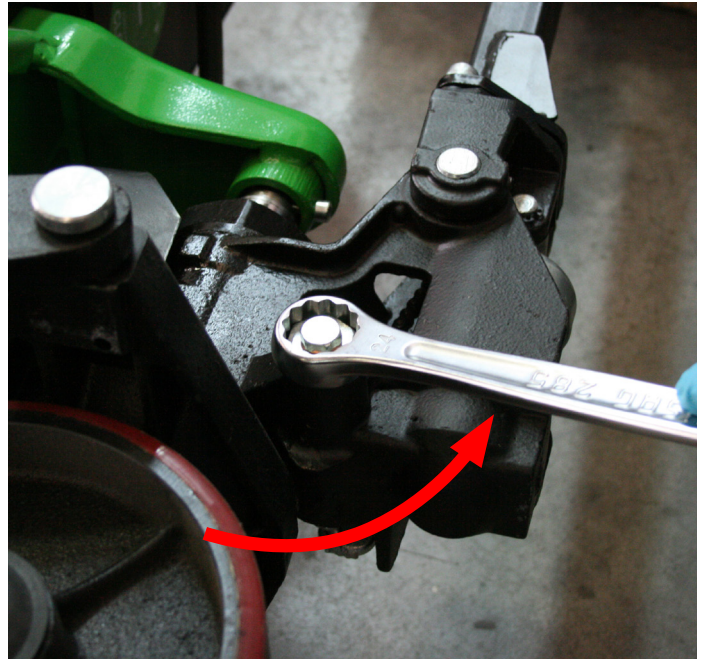

TPW

12TPWNV_VALVE_MOUNTING_GUIDE_R2

HOW TO REMOVE THE OLD VALVE

HOW TO INSERT THE NEW VALVE

**HEAD OFFICE**

Via Della Fisica, 20
41042 Spezzano di Fiorano, Modena - Italy
Tel. +39.0536 843418 - Fax +390536 843521
info@diniargeo.com