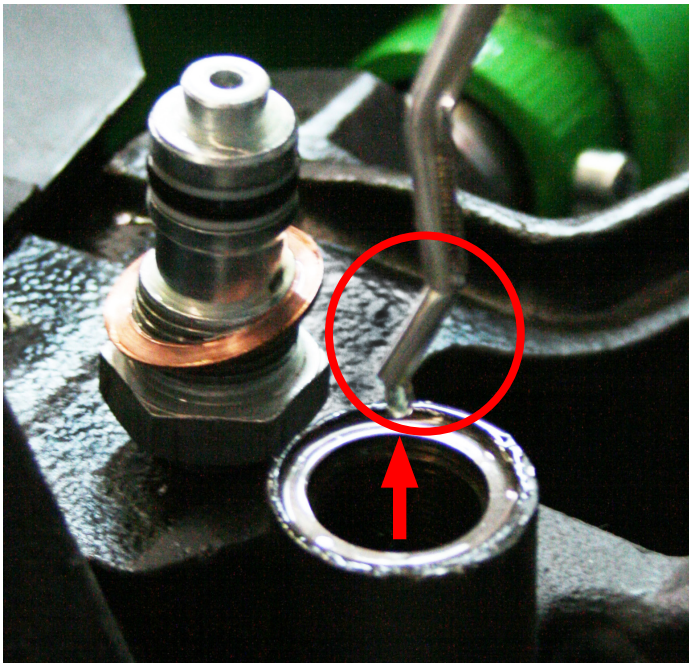

TPW

12TPWNV_VALVE_MOUNTING_GUIDE_R2

HOW TO REMOVE THE OLD VALVE

HOW TO INSERT THE NEW VALVE

**HEAD OFFICE**

Via Della Fisica, 20
41042 Spezzano di Fiorano, Modena - Italy
Tel. +39.0536 843418 - Fax +390536 843521
info@diniargeo.com