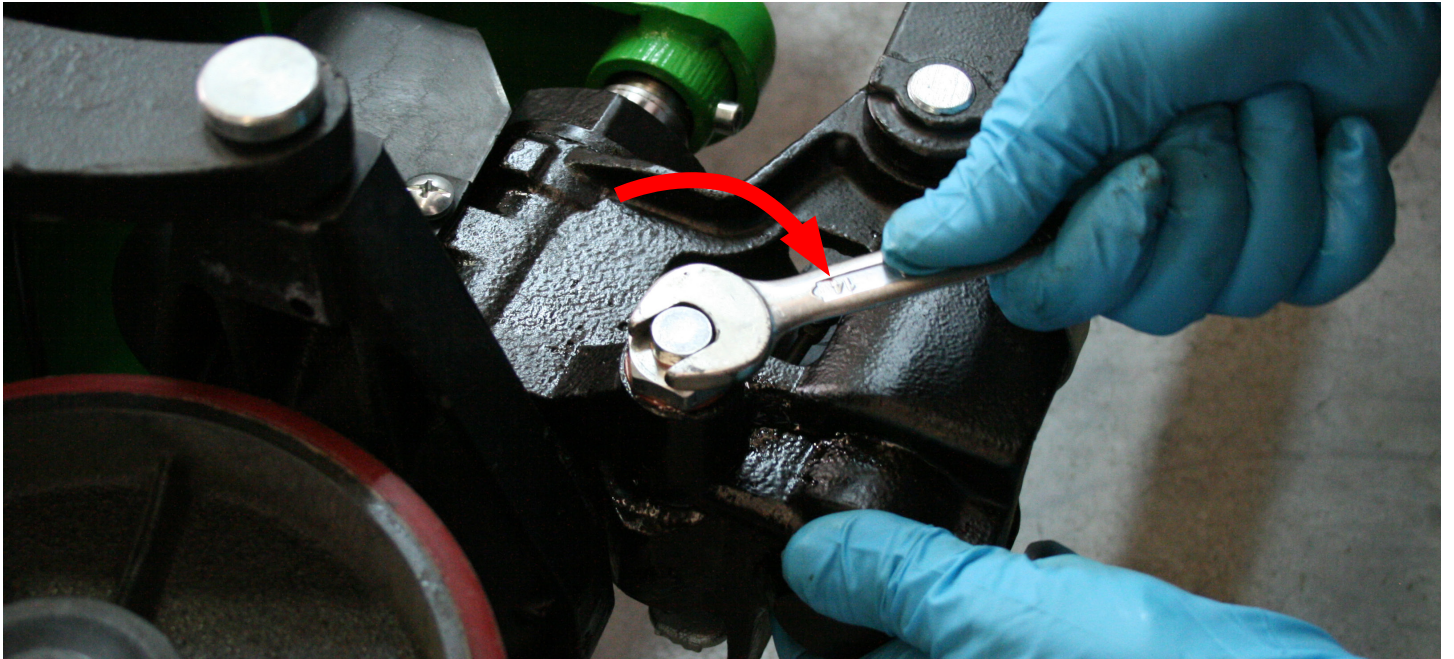

TPW

12TPWNV_VALVE_MOUNTING_GUIDE_R2

HOW TO REMOVE THE OLD VALVE

HOW TO INSERT THE NEW VALVE

**HEAD OFFICE**

Via Della Fisica, 20
41042 Spezzano di Fiorano, Modena - Italy
Tel. +39.0536 843418 - Fax +390536 843521
info@diniargeo.com