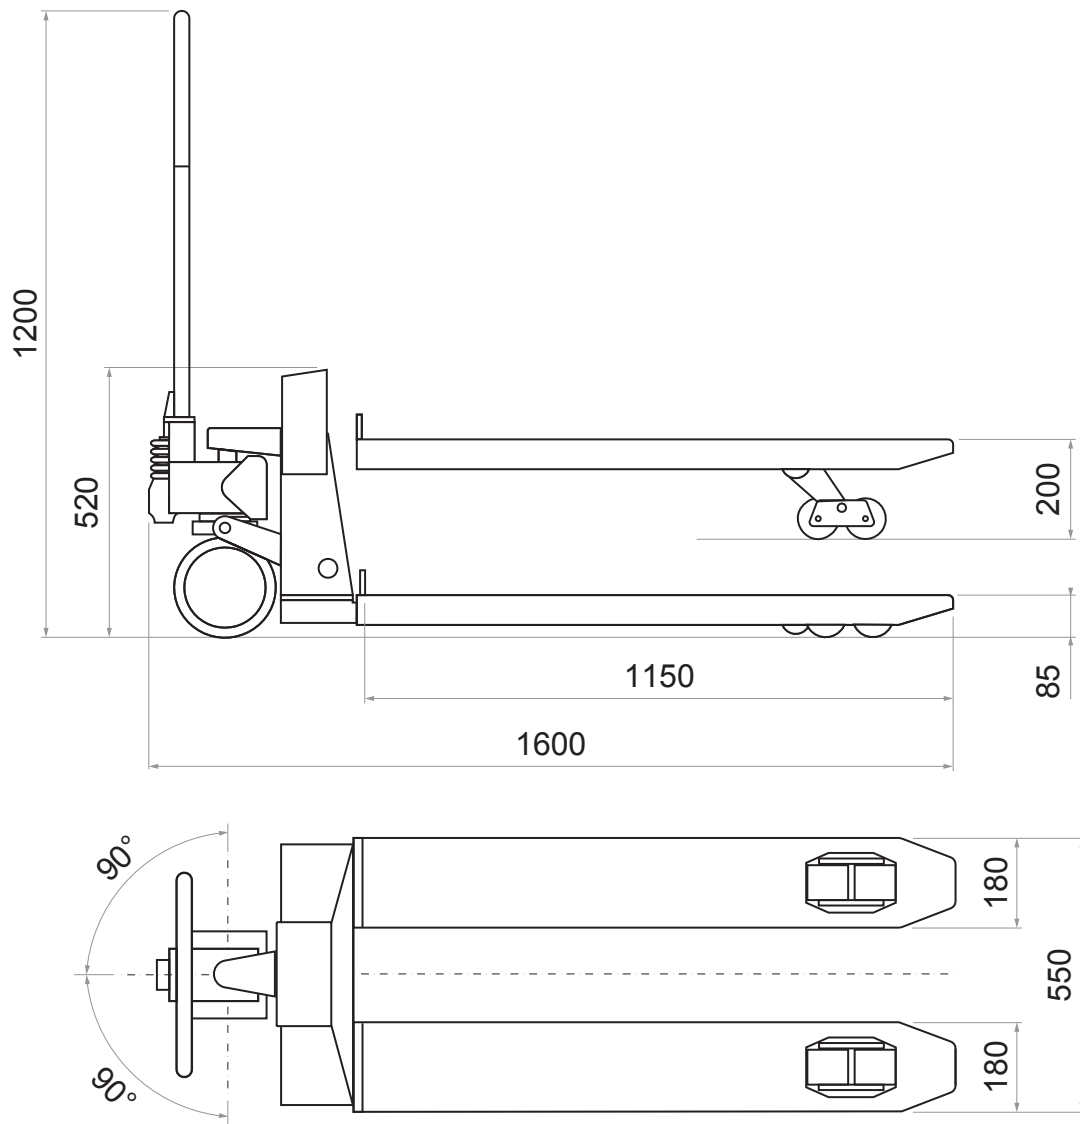

## Narrow Forks (550 mm)

dimensions in mm

## Wide Forks (680 mm)

dimensions in mm