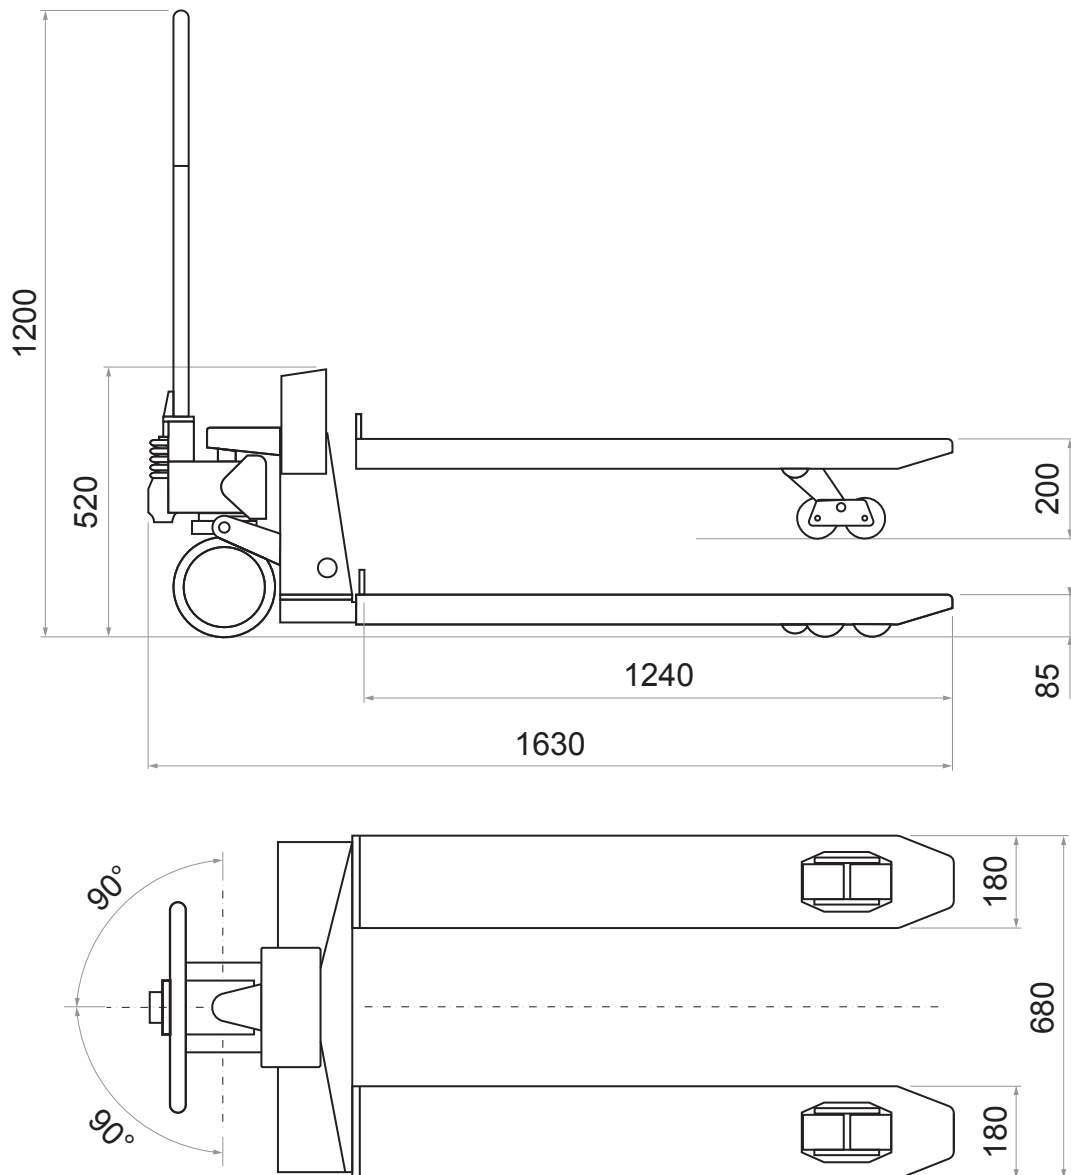

## Narrow Forks (550 mm)

dimensions in mm

## Wide Forks (680 mm)

dimensions in mm