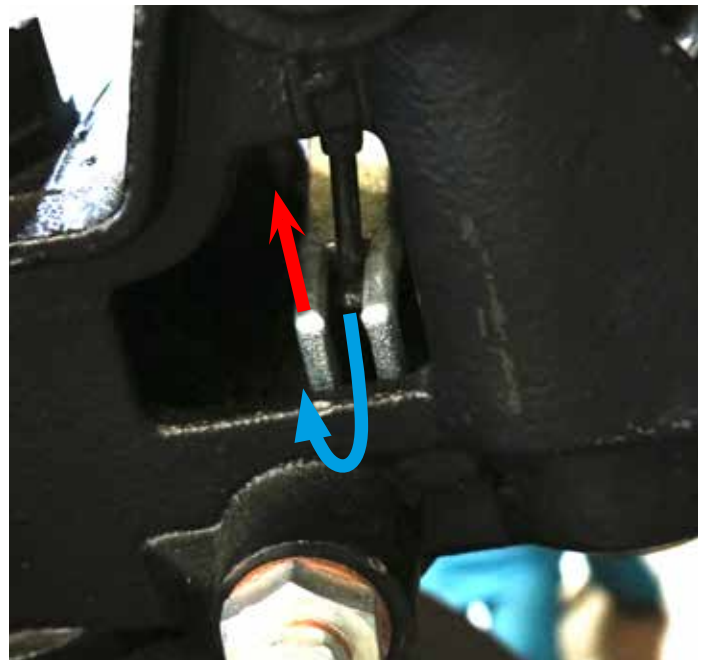

TPW

12TPWNP_hydraulic_group_guide_R1

ALL THE PIECES REMOVED IN THE PREVIOUS IMAGES ARE NOT INCLUDED IN THE HYDRAULIC GROUP CODED AS 12TPWNP

HEAD OFFICE

Via Della Fisica, 20
41042 Spezzano di Fiorano, Modena - Italy
Tel. +39.0536 843418 - Fax +390536 843521
info@diniargeo.com