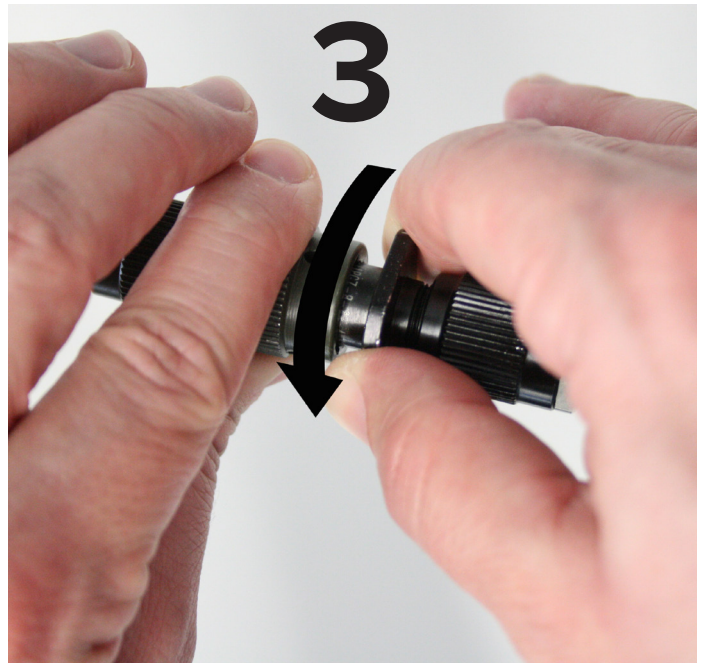

ATEX_CONNECTOR

wiring_guide_R1

HOW TO CONNECT

HOW TO DISCONNECT

**HEAD OFFICE**

Via Della Fisica, 20
41042 Spezzano di Fiorano, Modena - Italy
Tel. +39.0536 843418 - Fax +390536 843521
info@diniargeo.com

SERVICE ASSISTANCE