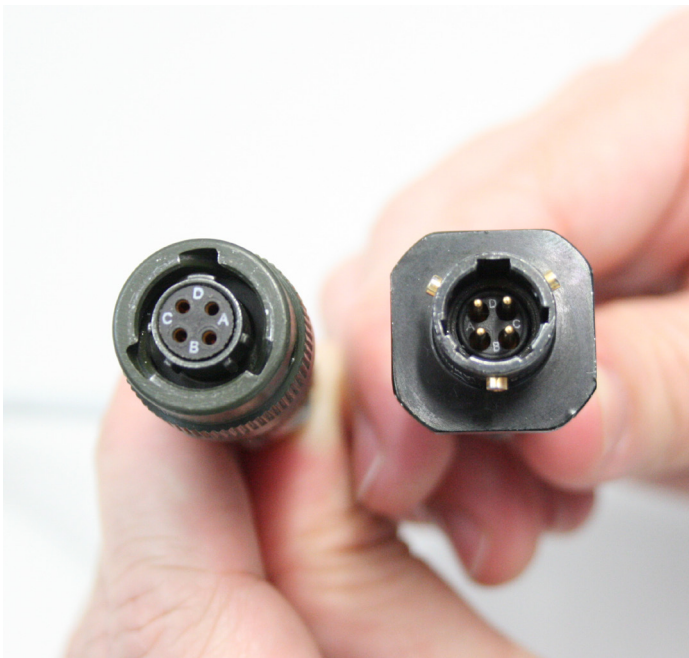

ATEX_CONNECTOR

wiring_guide_R1

HOW TO CONNECT

HOW TO DISCONNECT

**HEAD OFFICE**

Via Della Fisica, 20
41042 Spezzano di Fiorano, Modena - Italy
Tel. +39.0536 843418 - Fax +390536 843521
info@diniargeo.com

SERVICE ASSISTANCE