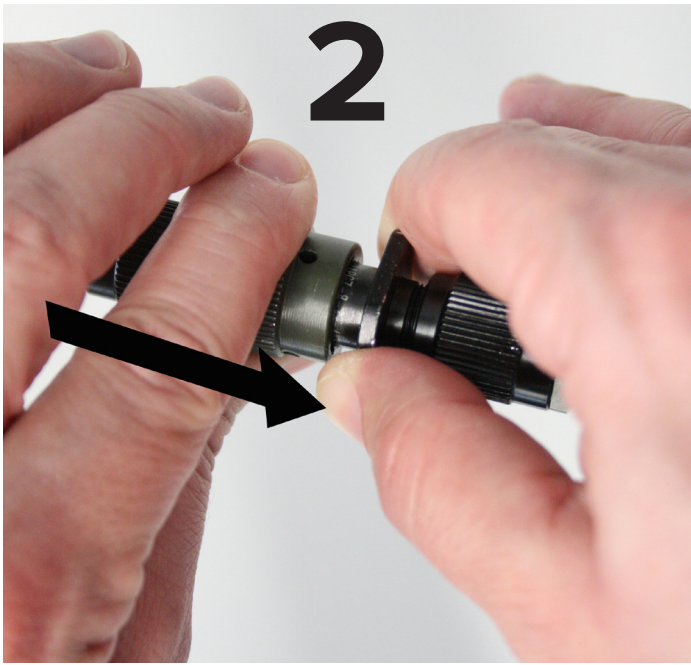

ATEX_CONNECTOR

wiring_guide_R1

HOW TO CONNECT

HOW TO DISCONNECT

**HEAD OFFICE**

Via Della Fisica, 20
41042 Spezzano di Fiorano, Modena - Italy
Tel. +39.0536 843418 - Fax +390536 843521
info@diniargeo.com

SERVICE ASSISTANCE