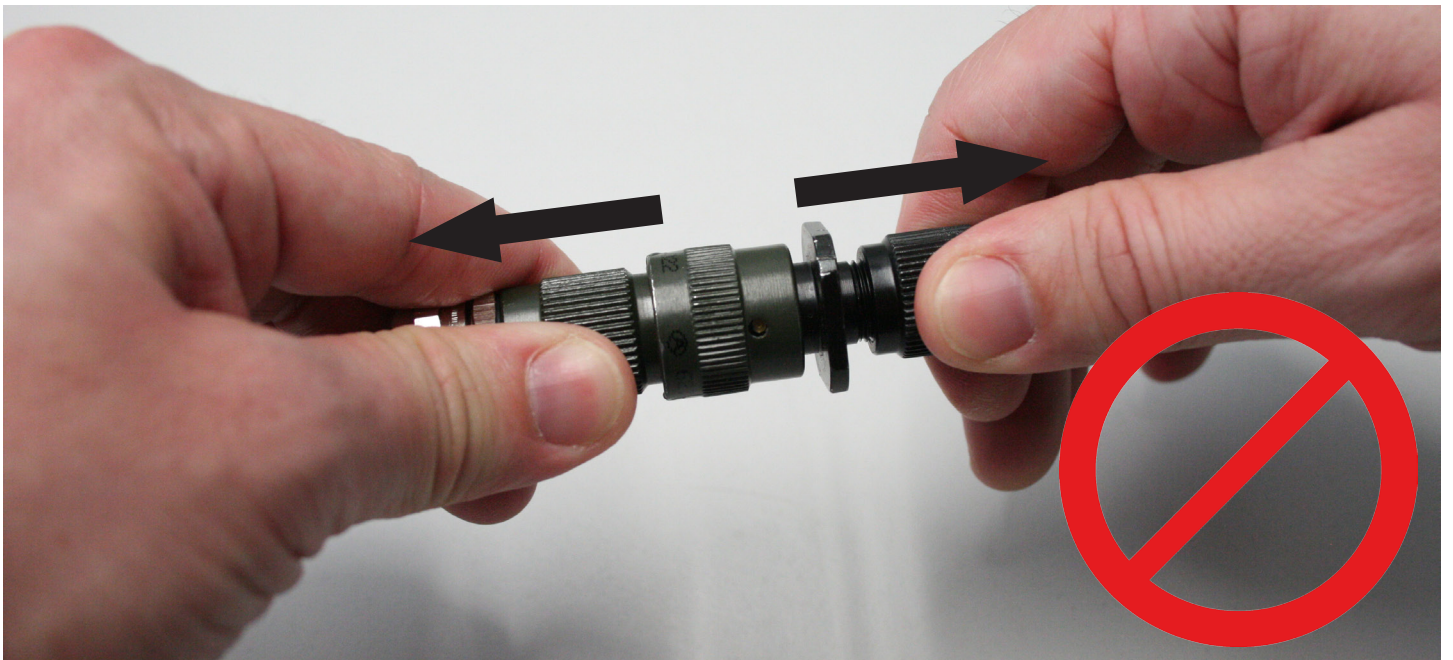

ATEX_CONNECTOR

wiring_guide_R1

HOW TO CONNECT

HOW TO DISCONNECT

**HEAD OFFICE**

Via Della Fisica, 20
41042 Spezzano di Fiorano, Modena - Italy
Tel. +39.0536 843418 - Fax +390536 843521
info@diniargeo.com

SERVICE ASSISTANCE