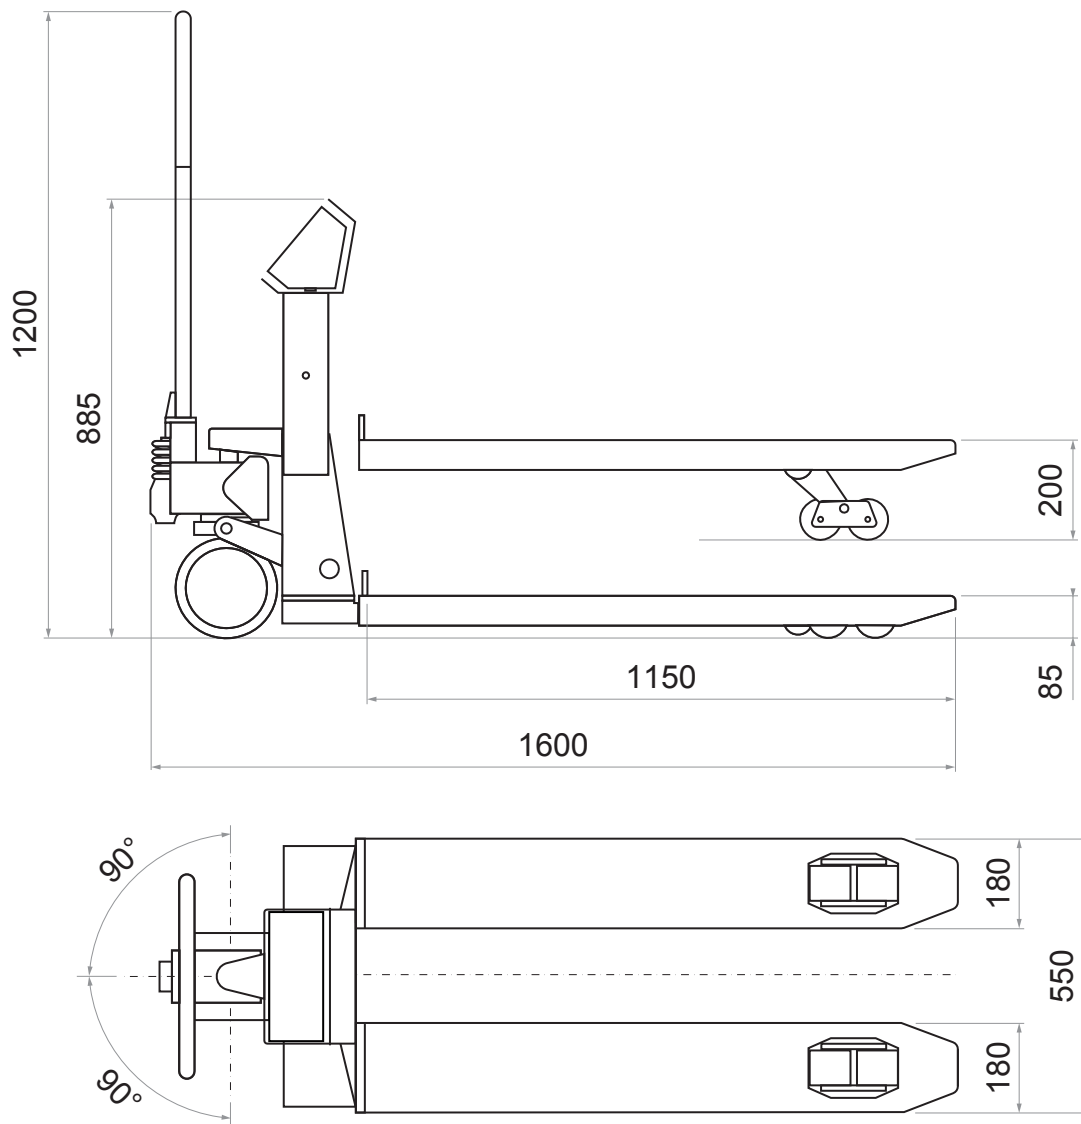

TPW EX 2GD

dimensions in mm